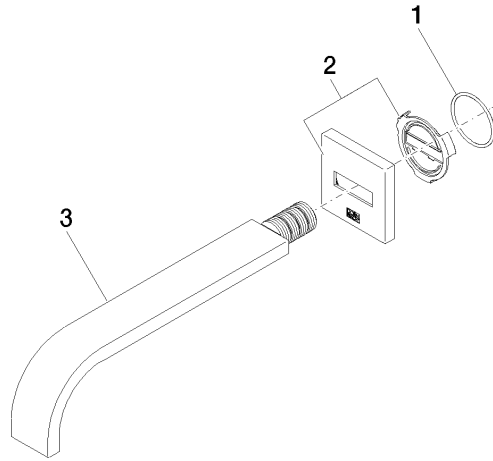

MEM Bath spout for wall mounting - Brushed Durabron (23kt Gold)

MEM

13 801 782

- 220mm projection
- rectangular, air-enriched flow
- rosette 60 x 60 mm
- hole diameter 37 mm
- 1/2" connection
- max. flow 38.5 l/min at 3 bar flow pressure
- WRAS 2203039

Recommended miscellaneous

- Concealed wall elbow -** 35 085 970 90
- max. recess depth 163 mm
 - min. recess depth 90 mm

13 801 782

mm [inches]

Flow rate chart

Certificates

WRAS_2203039.

13 801 782

Spare parts list

No.	Item Number	Name	Quantity used	Delivery time
1	09 14 10 111 90	seal	1	2
2	90 27 78 035 00-28	rosette	1	20
3	04 28 22 290 00-28	spout	1	20